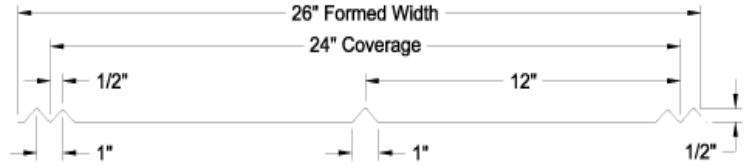

5V Crimp

Available in a multitude of colors in 26 and 24 gauge material that will suite almost any need. The 5V Crimp's ultra low profile offers the look of elegance, like a standing seam profile, but at a discount.