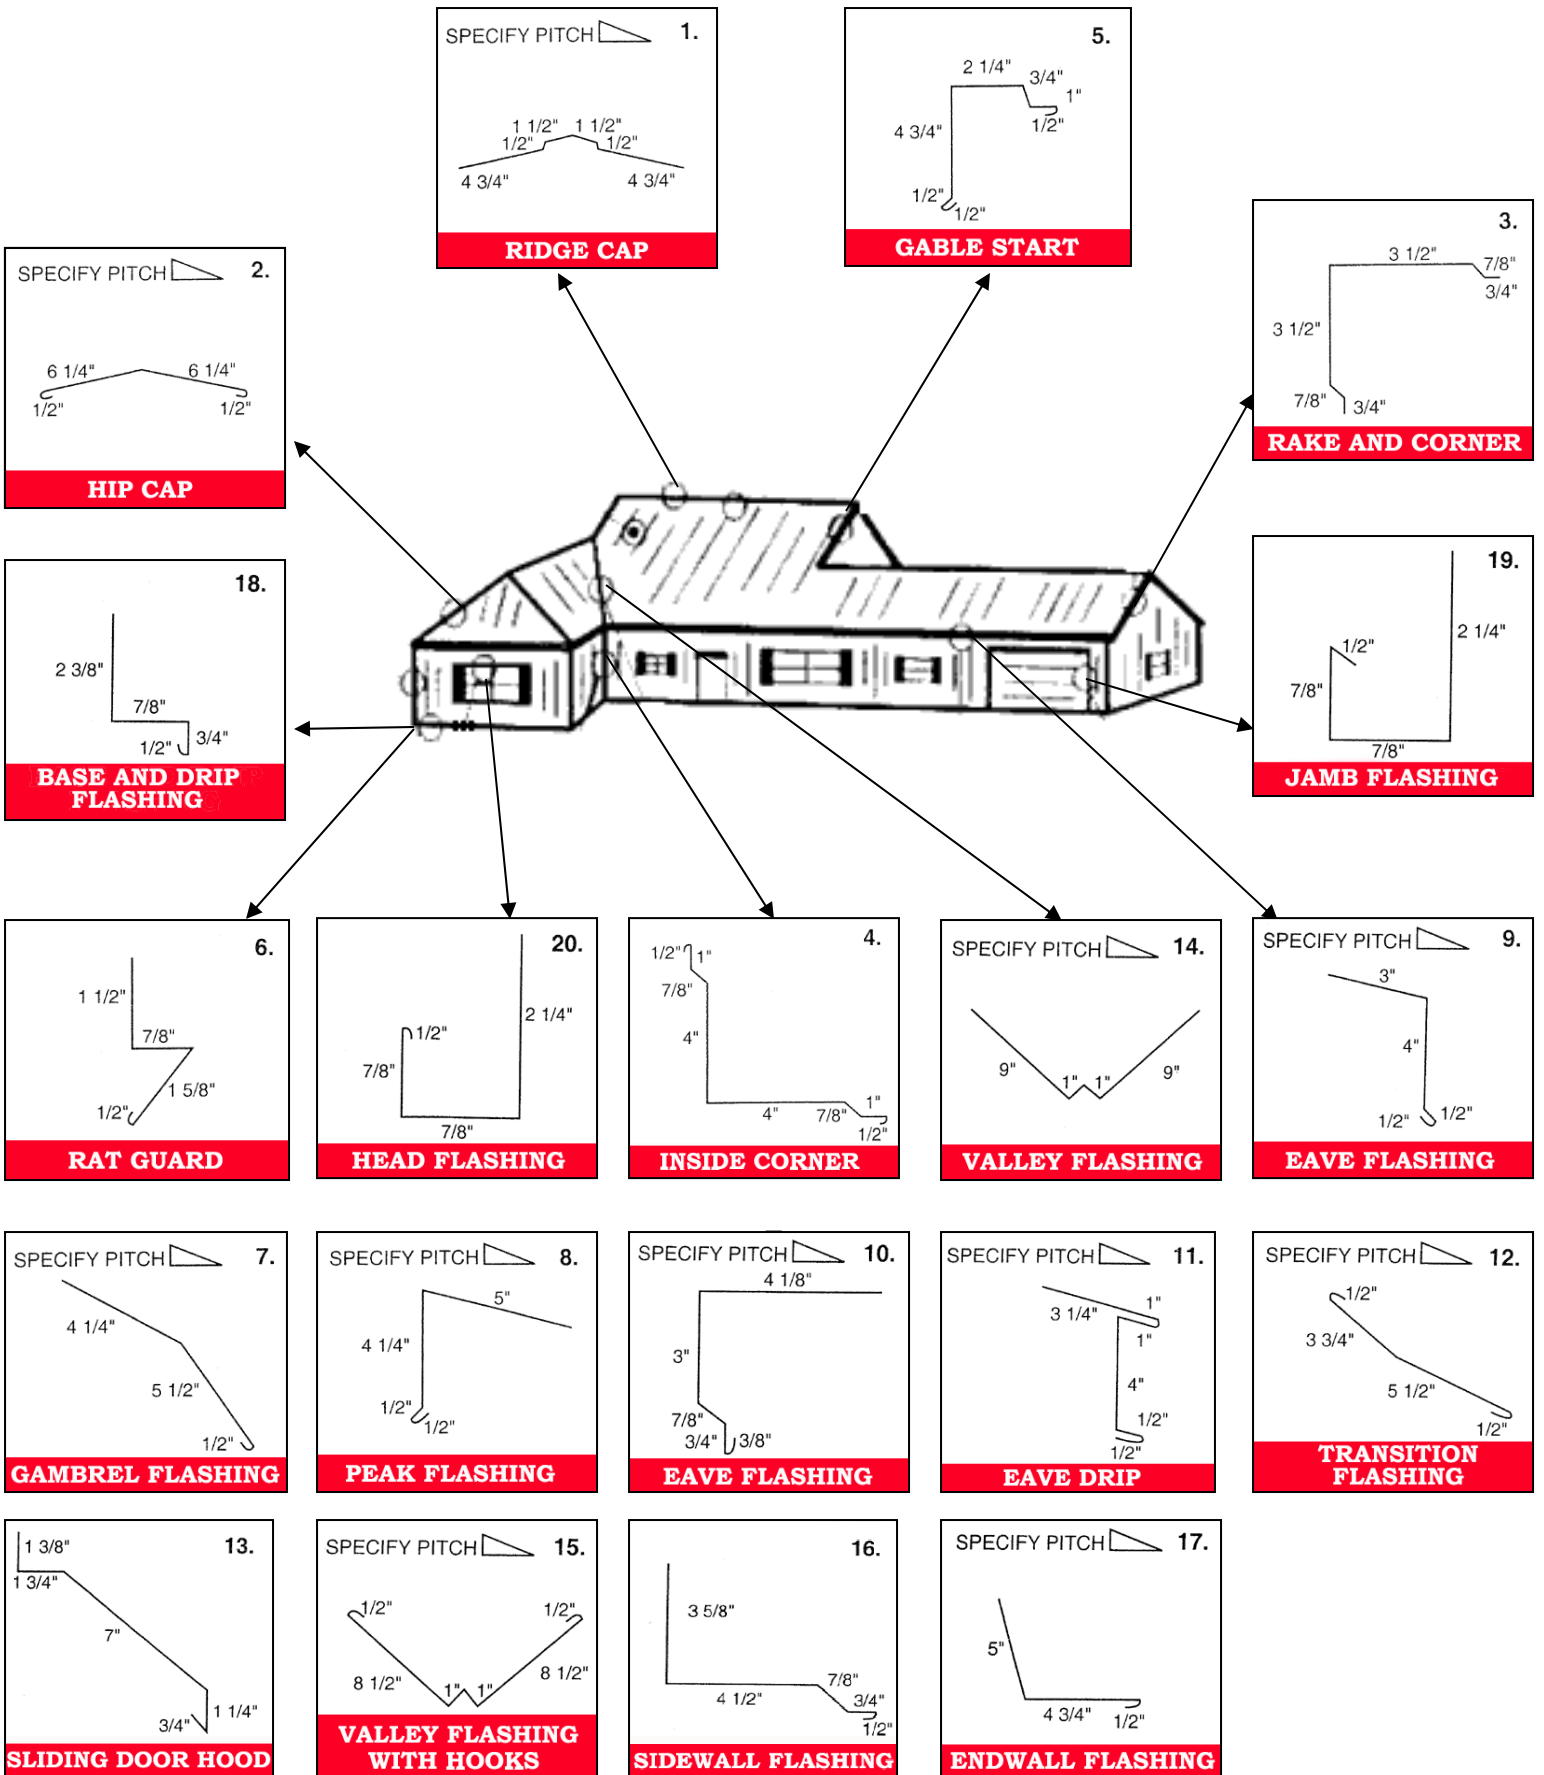

Residential Roofing and Siding