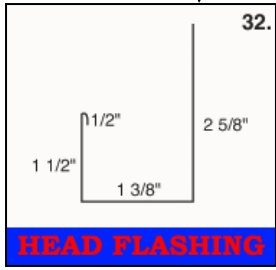

Commercial and Industrial Roofing and Siding