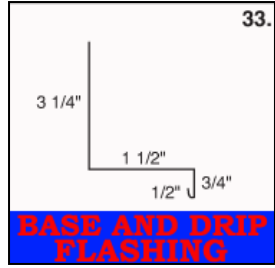

Commercial and Industrial Roofing and Siding