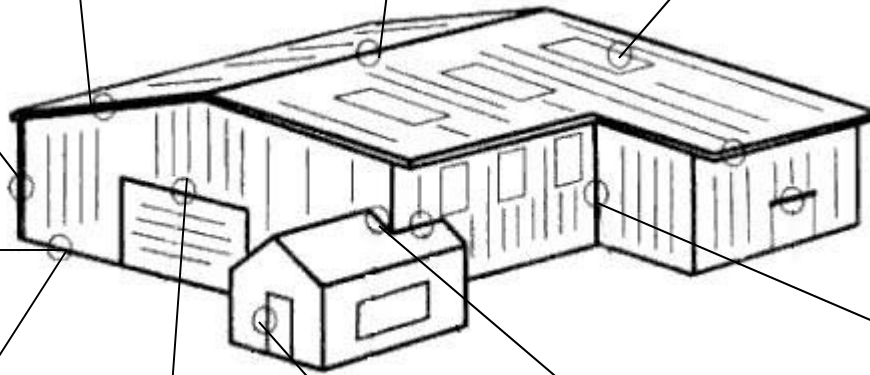

Commercial and Industrial Roofing and Siding