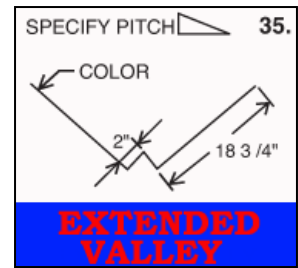

Commercial and Industrial Roofing and Siding