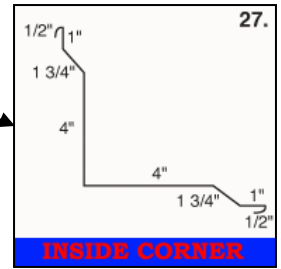

Commercial and Industrial Roofing and Siding