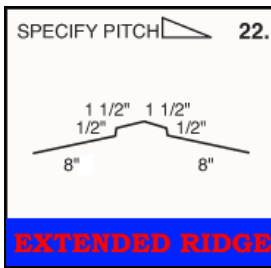

Commercial and Industrial Roofing and Siding