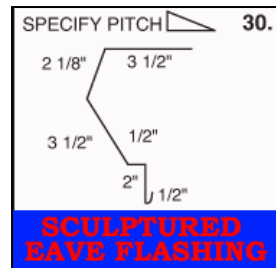

Commercial and Industrial Roofing and Siding