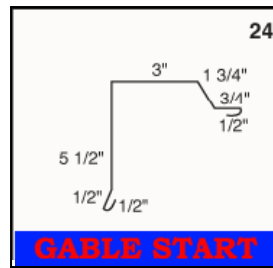

Commercial and Industrial Roofing and Siding