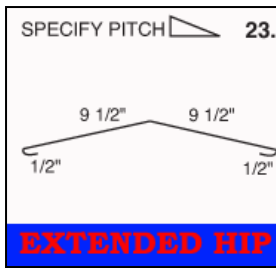

Commercial and Industrial Roofing and Siding