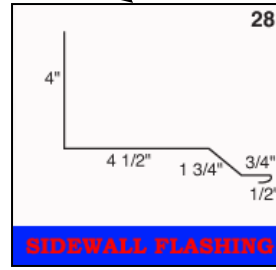

Commercial and Industrial Roofing and Siding