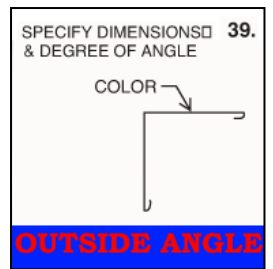

Commercial and Industrial Roofing and Siding