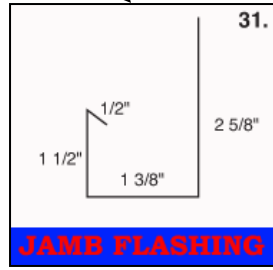

Commercial and Industrial Roofing and Siding