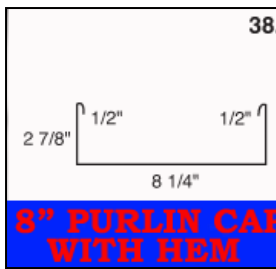

Commercial and Industrial Roofing and Siding